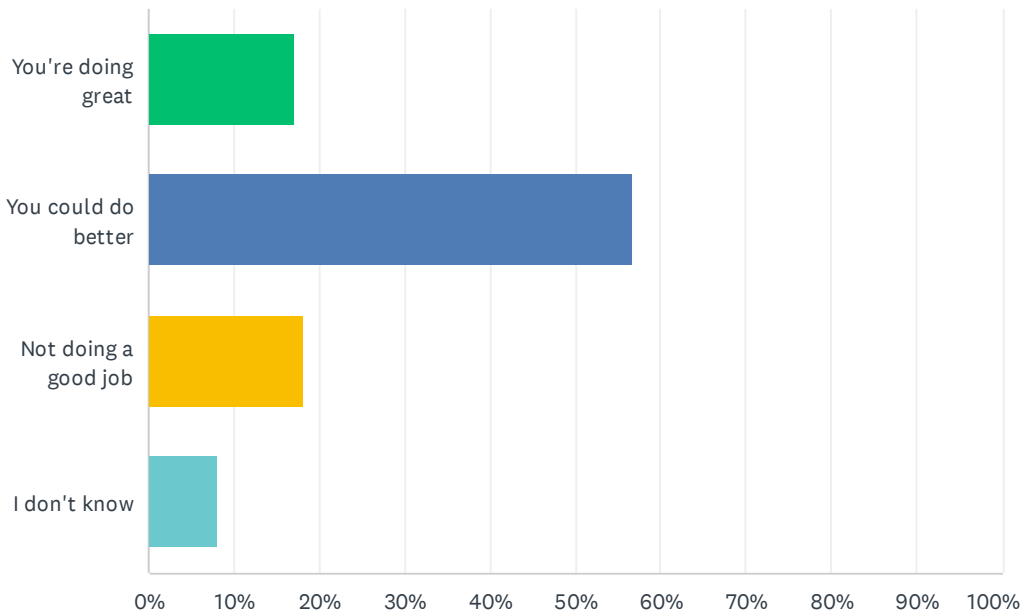

Q8 How well do you think we're doing at achieving this?

Answered: 370 Skipped: 73

ANSWER CHOICES	RESPONSES	
You're doing great	17.03%	63
You could do better	56.76%	210
Not doing a good job	18.11%	67
I don't know	8.11%	30
TOTAL		370