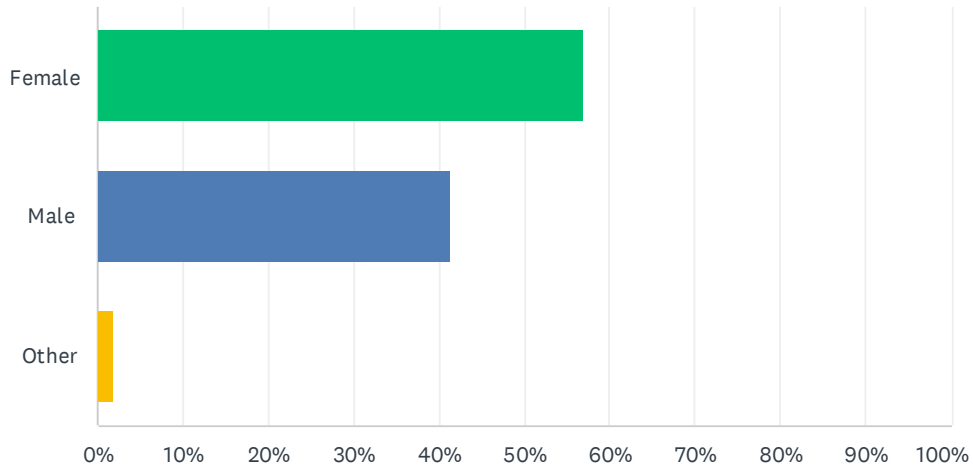

Q31 What is your gender?

Answered: 329 Skipped: 114

ANSWER CHOICES	RESPONSES	
Female	56.84%	187
Male	41.34%	136
Other	1.82%	6
TOTAL		329