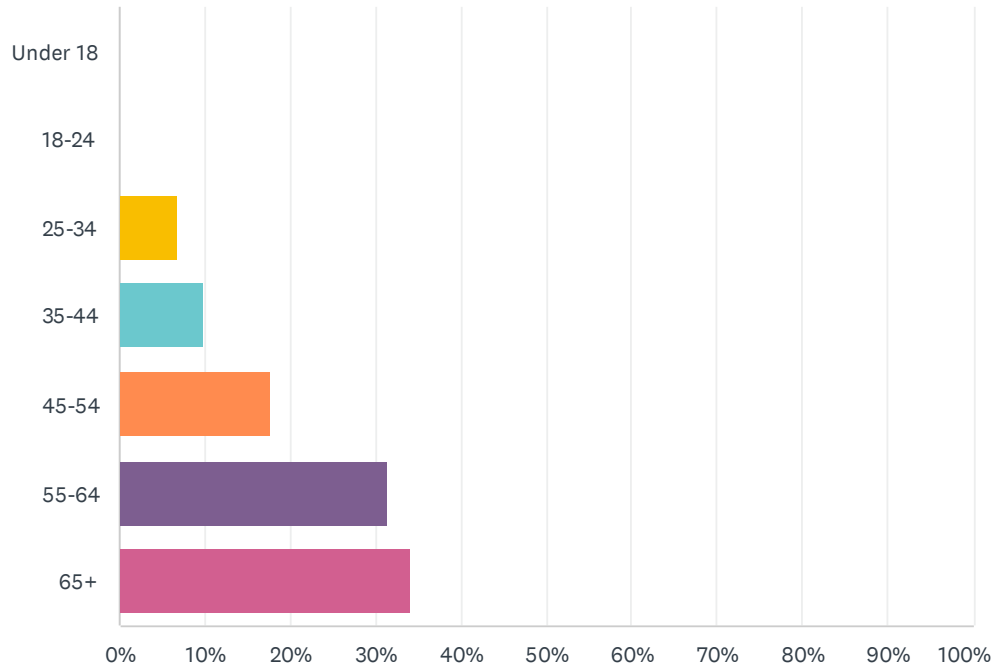

Q29 Which district of Northland do you live in?

Answered: 336 Skipped: 107

ANSWER CHOICES	RESPONSES	
Whangārei	42.26%	142
Kaipara	13.39%	45
Far North	44.35%	149
TOTAL		336

Q30 How old are you?

Answered: 334 Skipped: 109

ANSWER CHOICES	RESPONSES	
Under 18	0.00%	0
18-24	0.00%	0
25-34	6.89%	23
35-44	9.88%	33
45-54	17.66%	59
55-64	31.44%	105
65+	34.13%	114
TOTAL		334

Q31 What is your gender?

Answered: 329 Skipped: 114

ANSWER CHOICES	RESPONSES	
Female	56.84%	187
Male	41.34%	136
Other	1.82%	6
TOTAL		329