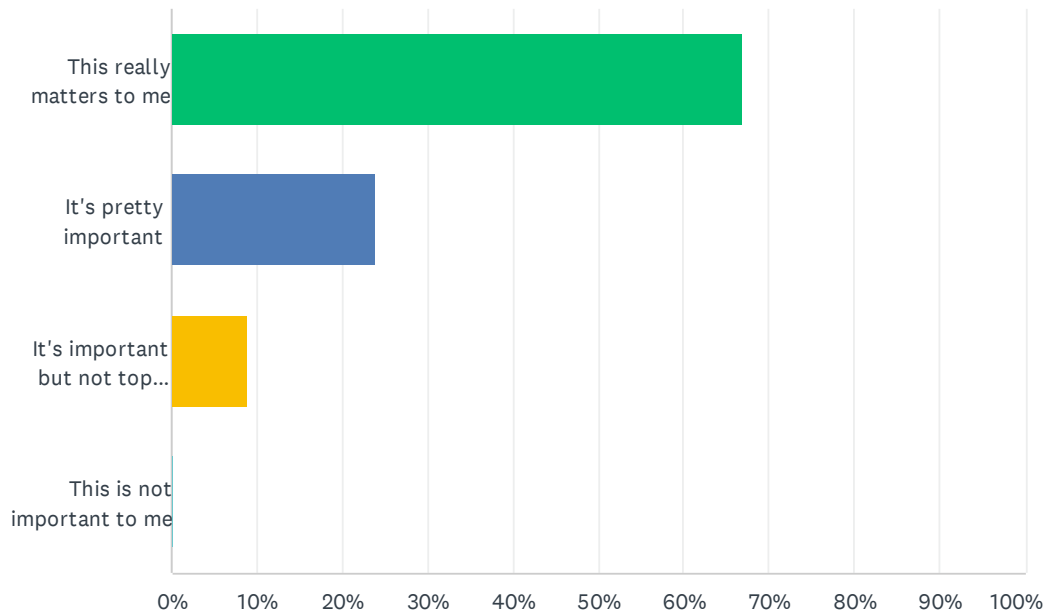

Q3 How important is having healthy waters for you?

Answered: 393 Skipped: 50

ANSWER CHOICES	RESPONSES	
This really matters to me	66.92%	263
It's pretty important	23.92%	94
It's important but not top priority	8.91%	35
This is not important to me	0.25%	1
TOTAL		393