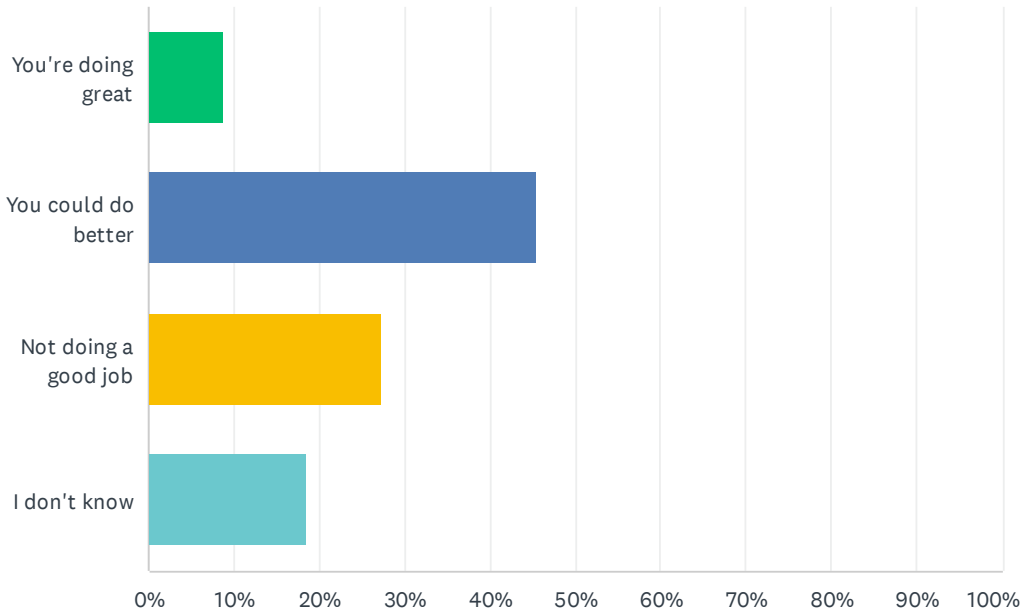

Q12 How well do you think we're doing at achieving this?

Answered: 356 Skipped: 87

ANSWER CHOICES	RESPONSES	
You're doing great	8.71%	31
You could do better	45.51%	162
Not doing a good job	27.25%	97
I don't know	18.54%	66
TOTAL		356