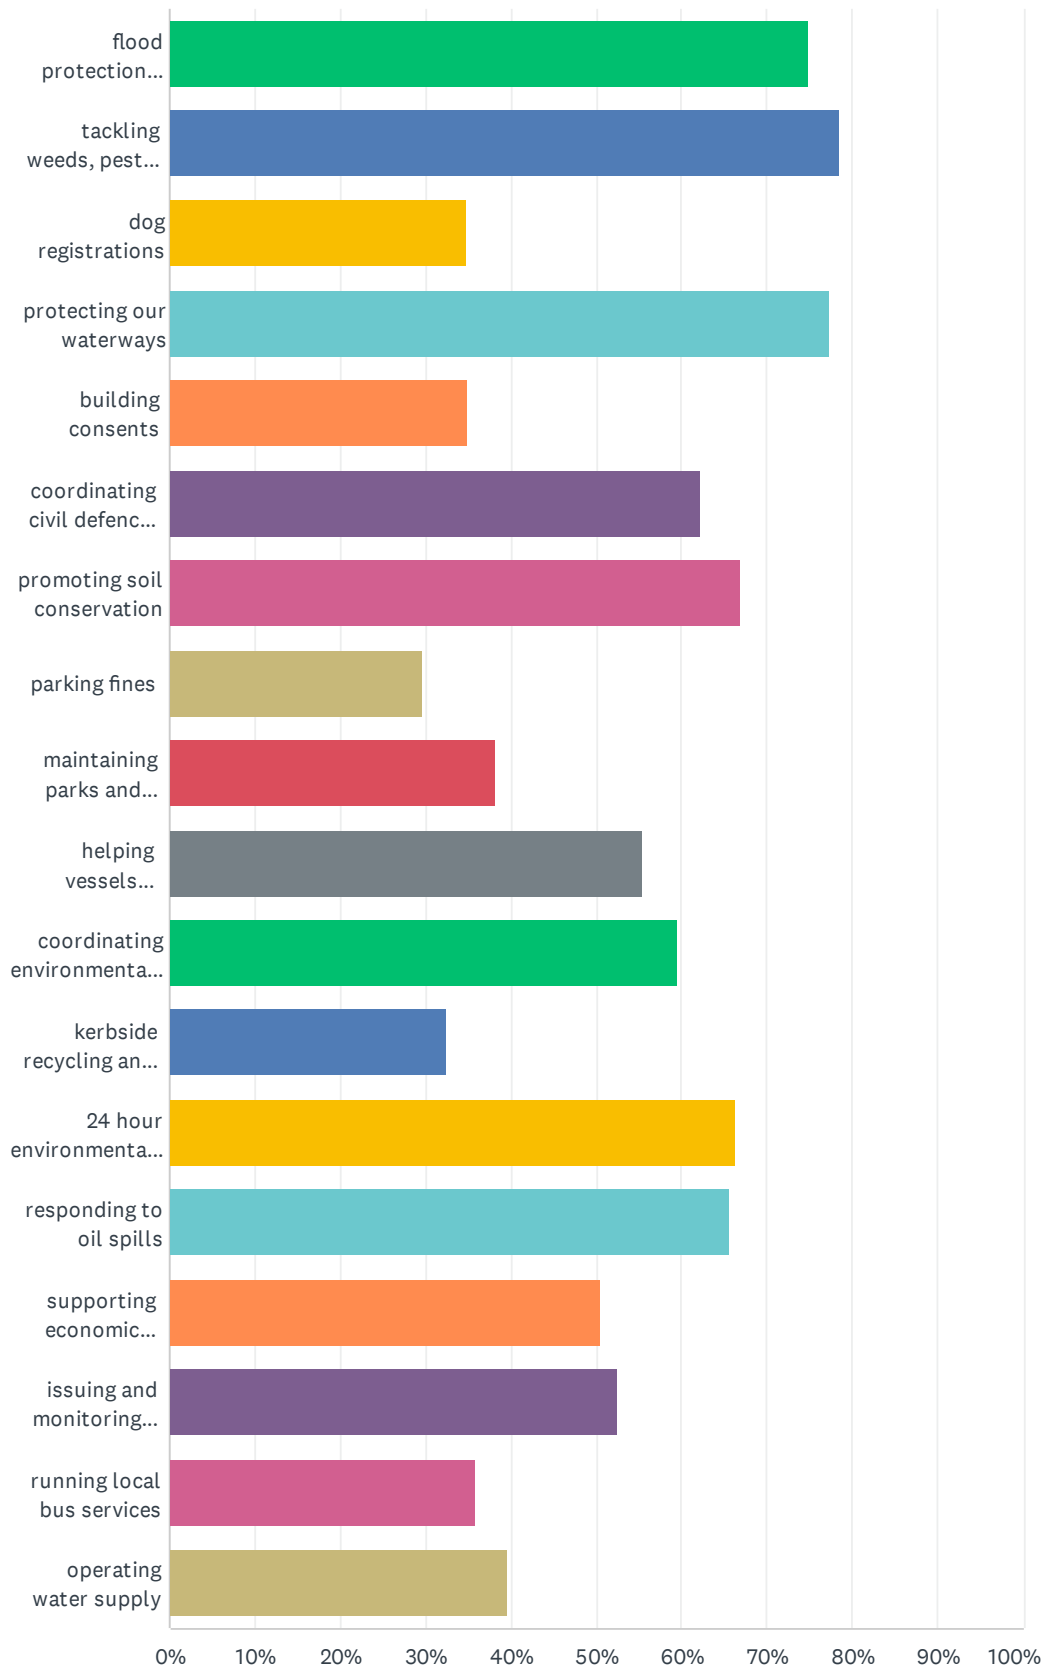

Residents' survey

Results to year end 30 June 2022

Date: 5 August 2023

Author: Kyla Carlier

Q1 Which of these activities do you think we look after?

Answered: 443 Skipped: 0

2022 Residents' Survey

ANSWER CHOICES	RESPONSES	
flood protection schemes	74.94%	332
tackling weeds, pest animals and marine pests	78.56%	348
dog registrations	34.76%	154
protecting our waterways	77.43%	343
building consents	34.99%	155
coordinating civil defence emergencies	62.30%	276
promoting soil conservation	67.04%	297
parking fines	29.57%	131
maintaining parks and playgrounds	38.15%	169
helping vessels navigate safely in our harbours	55.53%	246
coordinating environmental education in schools	59.59%	264
kerbside recycling and rubbish collection	32.51%	144
24 hour environmental hotline	66.37%	294
responding to oil spills	65.69%	291
supporting economic development	50.56%	224
issuing and monitoring resource consents	52.37%	232
running local bus services	35.89%	159
operating water supply	39.73%	176
Total Respondents: 443		