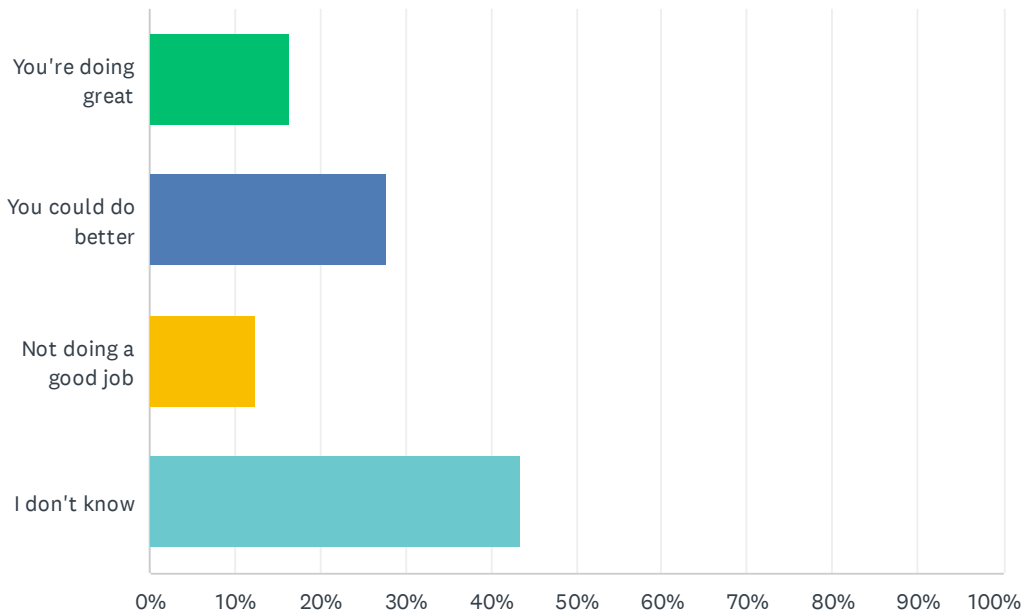

Q16 How well do you think we're doing at achieving this?

Answered: 333 Skipped: 110

ANSWER CHOICES	RESPONSES	
You're doing great	16.52%	55
You could do better	27.63%	92
Not doing a good job	12.31%	41
I don't know	43.54%	145
TOTAL		333