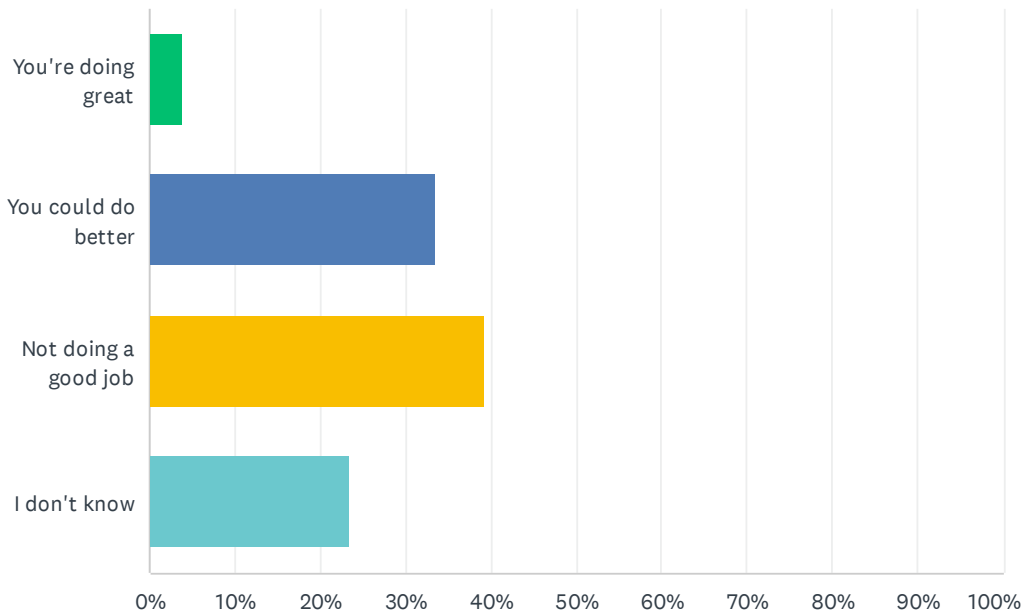

Q24 How well do you think we're doing at achieving this?

Answered: 332 Skipped: 111

ANSWER CHOICES	RESPONSES	
You're doing great	3.92%	13
You could do better	33.43%	111
Not doing a good job	39.16%	130
I don't know	23.49%	78
TOTAL		332